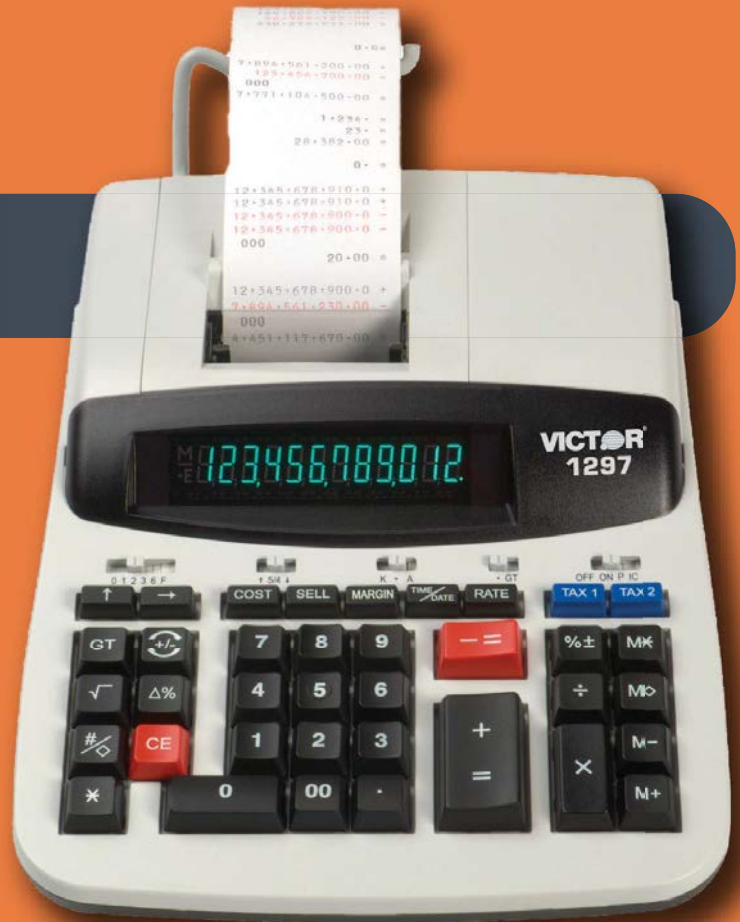

VICTOR®

Model 1297

Commercial Printing Calculator

12 digit calculator is perfect for the everyday or occasional user, especially in a small office or home office setting. Left-Side Total Key and Equals Plus Logic make this the perfect calculator for people accustomed to using a calculator with the total key on the left side of the keyboard. Includes cost/sell/margin keys and two independent tax keys.

Print Type	Ribbon
Ribbon/Roller Type	7010
Size (in)	11.0 D x 8.0 W x 3.0 H
Product Color	White
Weight (lbs)	3.7
Warranty (yrs)	2
Power Source	AC
Battery Type	AC Only
Calculator Stand	LS125
Paper Type	2 1/4"
Print Color	Black and Red
Number of Digits	12
Digit Size (mm)	15
Display Type	Fluorescent
Print Speed (lps)	4.5
Accepts 2-Ply Paper	Yes
Recycled Plastic	No
Time/Date Feature	Yes
USB Capable	No
Amortization	No